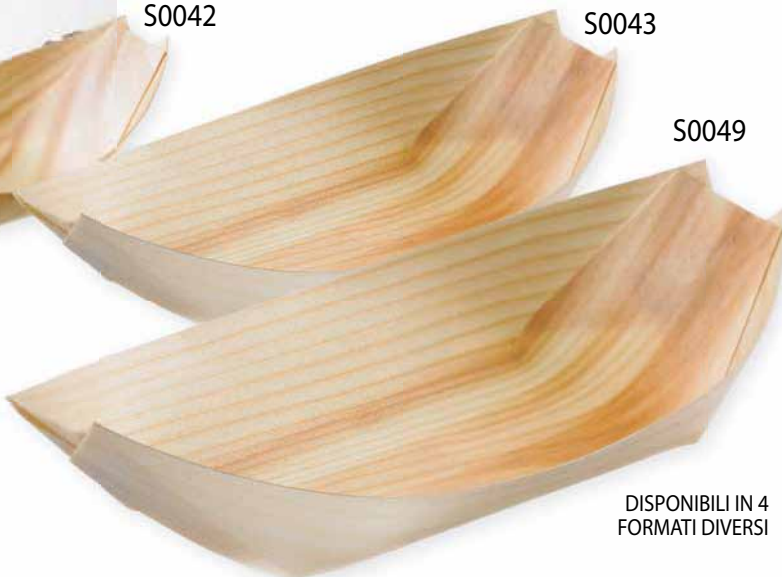

S0041

S0042

S0043

S0049

Piroghe in legno

S0041	piroga in legno piccola <i>small wooden boat</i>	cm. 9,5x5x1,5	pz./conf. 100	conf./cart. 12
S0042	piroga in legno media <i>medium wooden boat</i>	cm. 12x7x2	pz./conf. 100	conf./cart. 12
S0043	piroga in legno grande <i>big wooden boat</i>	cm. 17,5x8,5x2	pz./conf. 100	conf./cart. 12
S0049	piroga in legno maxi <i>maxi wooden boat</i>	cm. 22,5x8,5x2	pz./conf. 50	conf./cart. 40