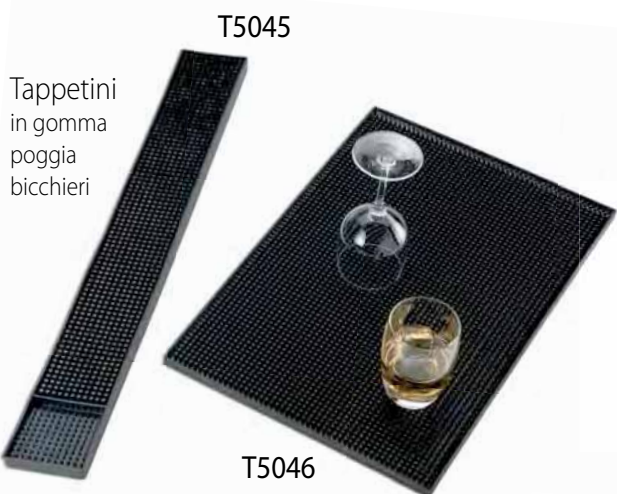

PALETTE IN POLICARBONATO

CARAFFE IN POLICARBONATO

T5004	paletta policarbonato - piccola <i>small ice scoop polyc.</i>	piccola	pz./conf. 1	conf./cart. 72
T5005	paletta policarbonato - media <i>medium ice scoop polyc.</i>	media	pz./conf. 1	conf./cart. 48
T5006	paletta policarbonato - grande <i>big ice scoop polyc.</i>	grande	pz./conf. 1	conf./cart. 36
T5064	caraffa trasparente in policarbonato <i>water pitcher ml. 950</i>	ml. 950	pz./conf. 1	conf./cart. 12
T5065	caraffa trasparente in policarbonato <i>water pitcher ml. 1700</i>	ml. 1700	pz./conf. 1	conf./cart. 12

TAPPETINI E VASSOI ANTISCIVOLO

Vassoi in materiale plastico con rivestimento gommato antiscivolo. Facili da pulire.
Plastic trays with non-slip rubber coating. Easy to clean.

Vassoi gommati antiscivolo tondi e rettangolari

T5020	vassoio gommato antiscivolo rettangolare <i>anti-skid tray-rectangular</i>	cm. 25x35	pz./conf. 1	conf./cart. 12
T5021	vassoio gommato antiscivolo rotondo <i>anti-skid tray-round</i>	Ø cm. 36	pz./conf. 1	conf./cart. 12
T5022	vassoio gommato antiscivolo rettangolare <i>anti-skid tray-rectangular</i>	cm. 35x45	pz./conf. 1	conf./cart. 12

T5023	vassoio gommato antiscivolo rotondo <i>anti-skid tray-round</i>	Ø cm. 40	pz./conf. 1	conf./cart. 12
T5045	tappetini gomma poggia bicchieri <i>service mat</i>	cm. 60x8	pz./conf. 1	conf./cart. 50
T5046	tappetini gomma poggia bicchieri <i>service mat</i>	cm. 30x40	pz./conf. 1	conf./cart. 20