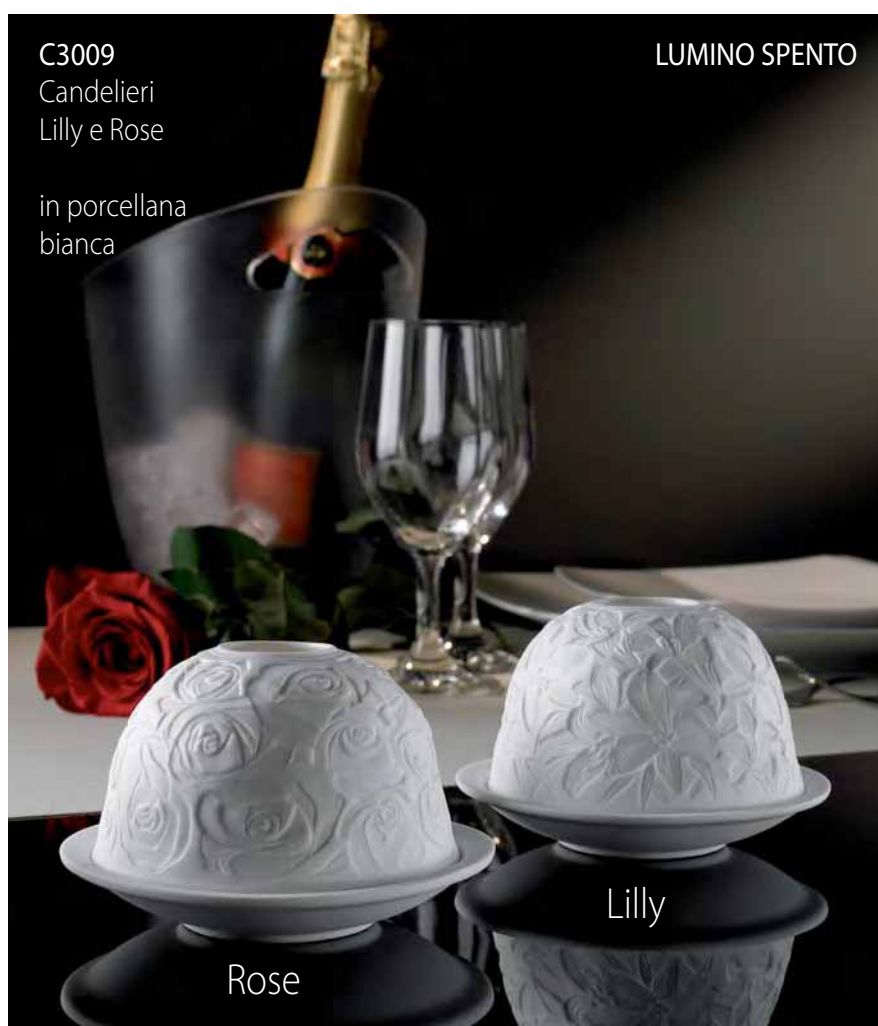

CANDELIERI IN PORCELLANA

C3009
Candelieri
Lilly e Rose

in porcellana
bianca

LUMINO SPENTO

Candelieri in porcellana
per magiche atmosfere.

*Candlesticks porcelain
magical atmosphere.*