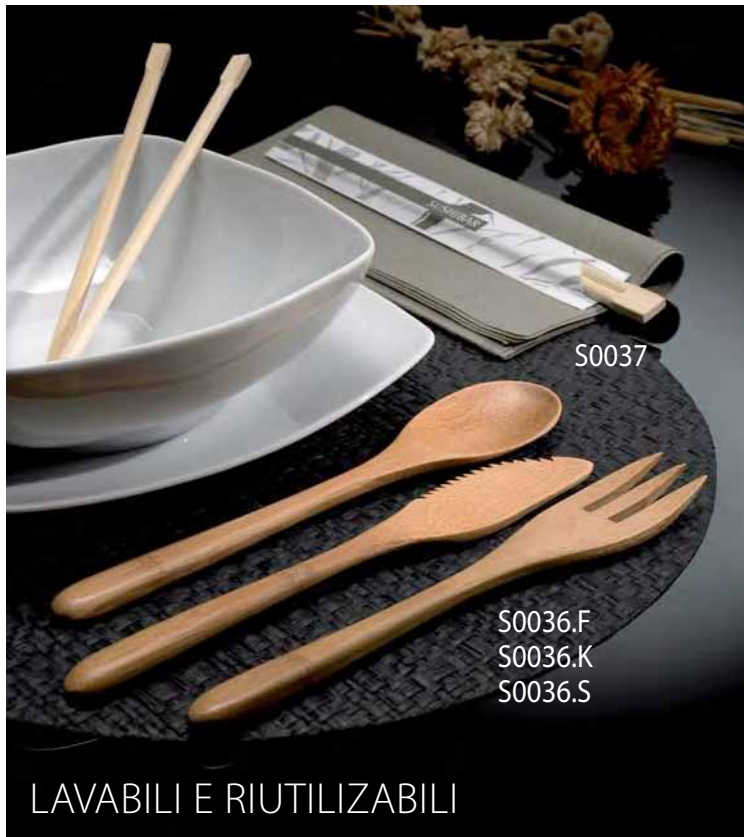

Pratico
ed elegante

...pratico...

S0075.Z
Portaconi in
bamboo nero

POSATE IN BAMBOO

Nuove posate in bamboo resistenti, ecologiche, con superfice levigata.
Un tocco di eleganza per le tue cene speciali.

The new bamboo cutlery are durable and environmentally friendly and have a smooth surface. They are very stylish for your elegant dinners.

LAVABILI E RIUTILIZABILI

Posate
in bamboo
cm. 19,5

S0035.F	forchetta bamboo bamboo fork	cm. 14	pz./conf. 12	conf./cart. 36
S0035.K	coltello bamboo bamboo knife	cm. 14	pz./conf. 12	conf./cart. 36
S0035.S	cucchiaio bamboo bamboo spoon	cm. 14	pz./conf. 12	conf./cart. 36
S0036.F	forchetta bamboo bamboo fork	cm. 19,5	pz./conf. 6	conf./cart. 36
S0036.K	coltello bamboo bamboo knife	cm. 19,5	pz./conf. 6	conf./cart. 36
S0036.S	cucchiaio bamboo bamboo spoon	cm. 19,5	pz./conf. 6	conf./cart. 36
S0037	bacchette bamboo bamboo chopsticks	cm. 21	pz./conf. 100	conf./cart. 10