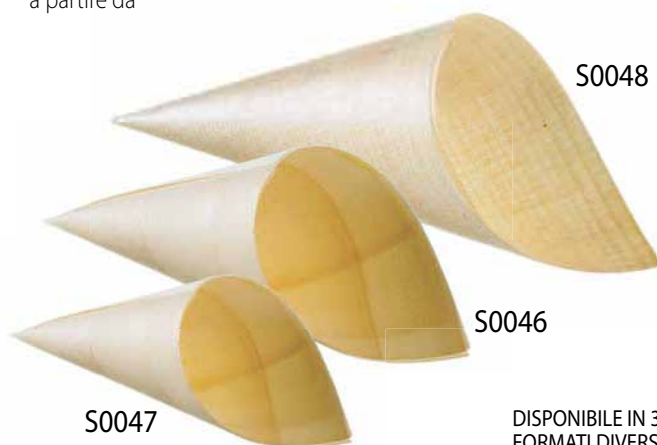

Confezioni da 50 PZ
a partire da

DISPONIBILE IN 3
FORMATI DIVERSI

S0046	cono in legno grande <i>big wooden cone</i>	ø cm. 5,5x15,5	pz./conf. 50	conf./cart. 12
S0047	cono in legno piccolo <i>small wooden cone</i>	ø cm. 4,5x12,5	pz./conf. 50	conf./cart. 12
S0048	cono in legno maxi <i>maxi wooden cone</i>	ø cm. 7x19,5	pz./conf. 50	conf./cart. 12
S0075.Z	porta coni in bamboo <i>bamboo cone holders</i>	cm. 33x6x8 h.	pz./conf. 2	conf./cart. 12

Pratico
ed elegante